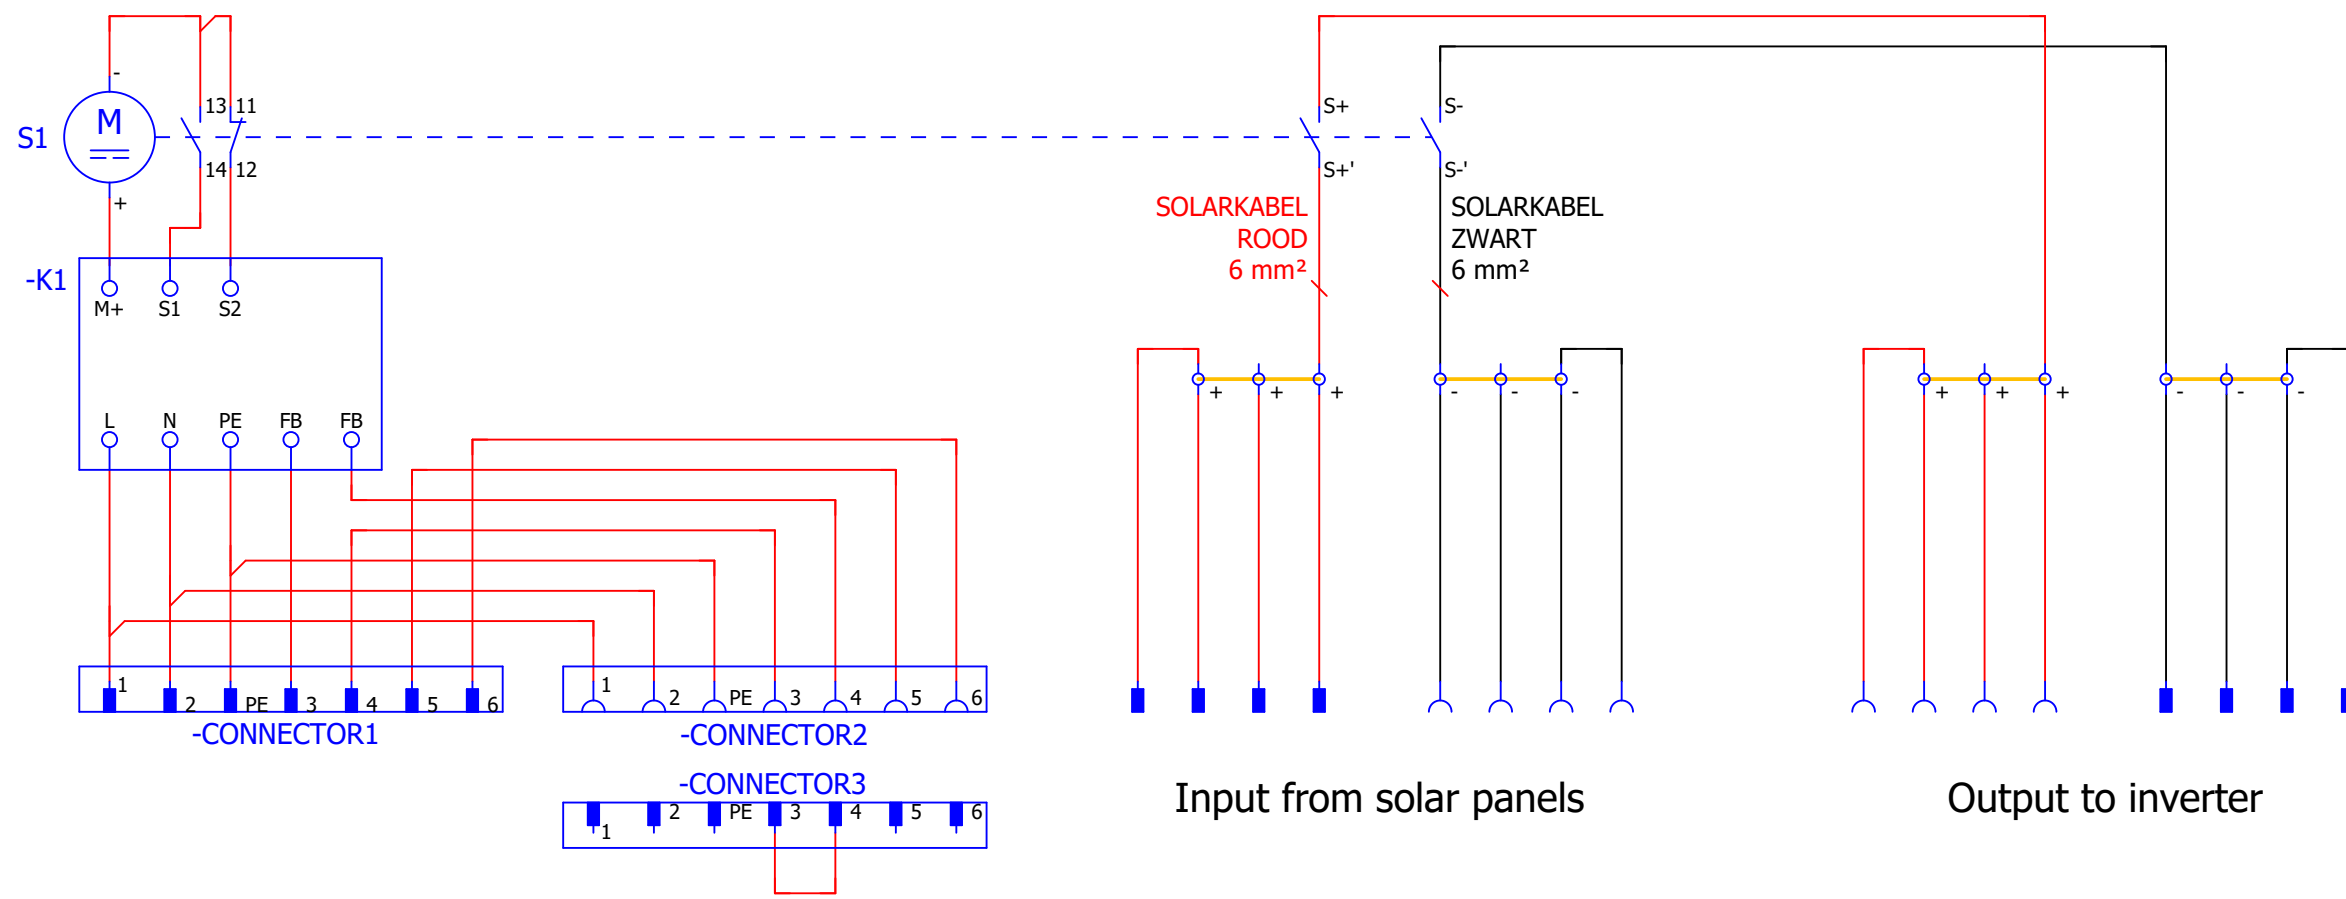

INDEX

PAGE	DESCRIPTION	DRAWING TYPE	DRAWN BY	DATE
001	Cover	Title page / cover sheet	S. Vanpraet	27-2-2019
050	Index	Table of contents	S. Vanpraet	27-2-2019
100	Power supply	Schematic multi-line	S. Vanpraet	27-2-2019
600	Cabinet layout	Model view	S. Vanpraet	27-2-2019
601	Cabinet layout	Model view	S. Vanpraet	27-2-2019
700	Product list	Summarized parts list	S. Vanpraet	27-2-2019

RoofSupport PVbox

PVBOX.FS.4.MC4

Index

Drawn by: S. Vanpraet

Date: 27-2-2019

Page

050