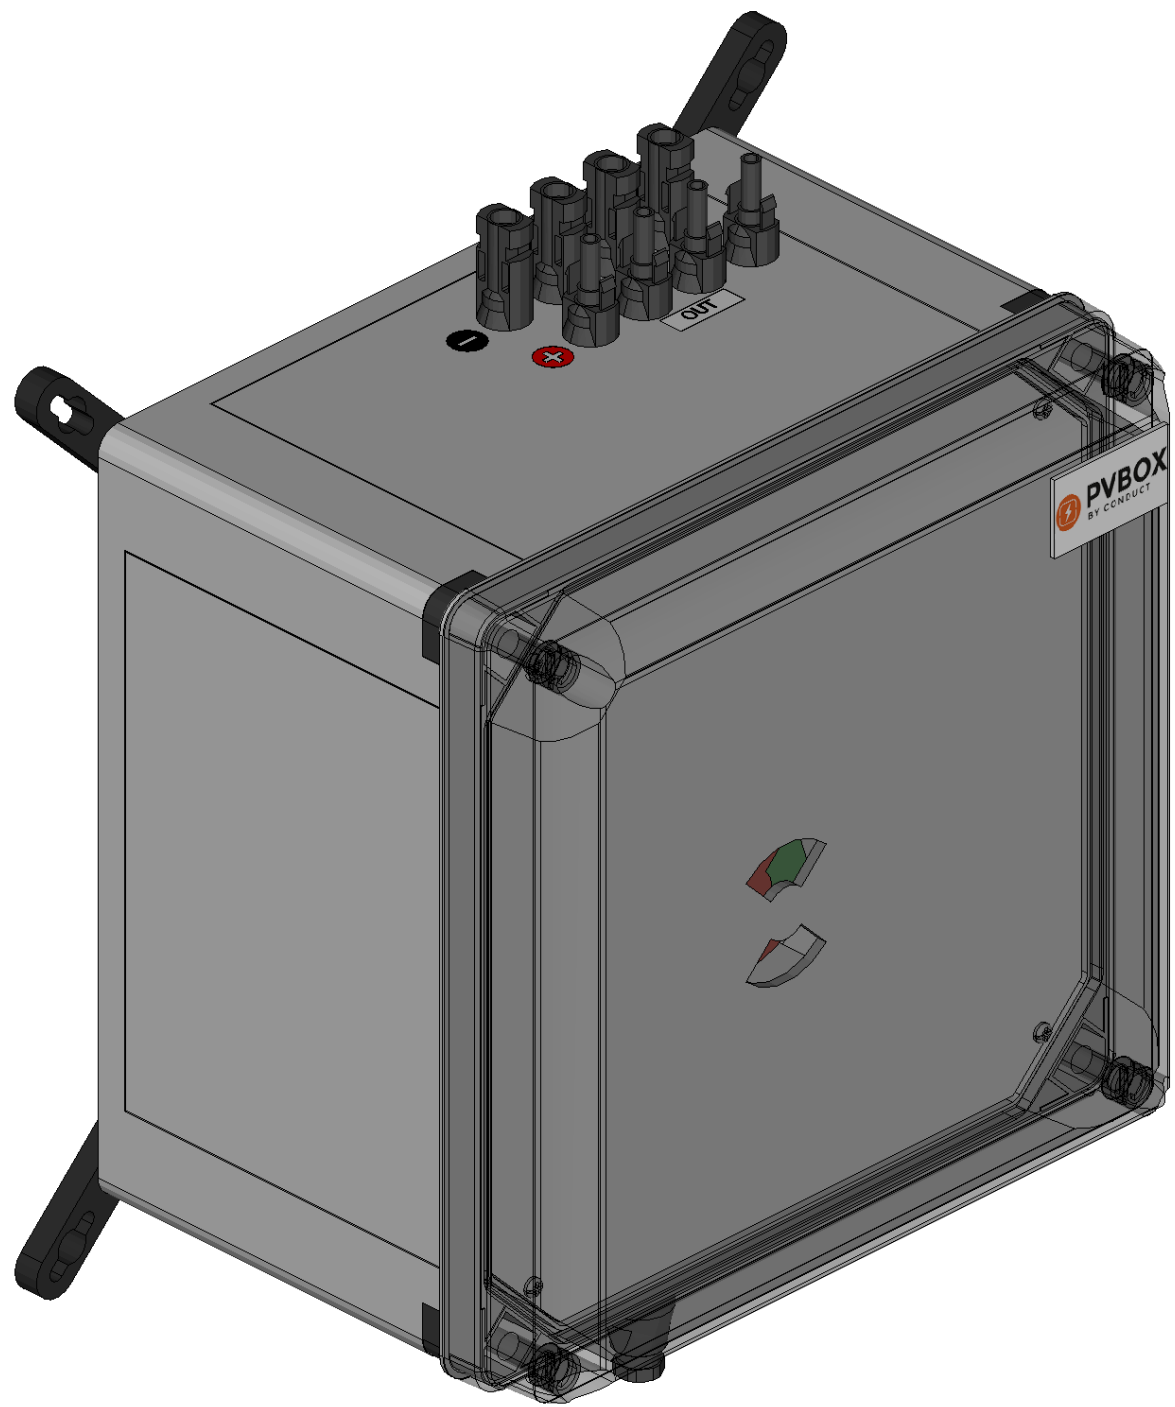

RoofSupport PVbox

PVBOX.FS.4.MC4

Conduct Technical Solutions BV
Aalborg 4
2993LP Barendrecht

Details:

RoofSupport PVbox

PVBOX.FS.4.MC4

Cover

Drawn by: S. Vanpraet

RoofSupport PVbox

PVBOX.FS.4.MC4

Index

Drawn by: S. Vanpraet

Date: 27-2-2019

Page

050

RoofSupport PVbox

PVBOX.FS.4.MC4

Cabinet layout

Drawn by: S. Vanpraet

Date: 27-2-2019

Page

601

PRODUCT LIST

QUANTITY	DEVICE CODE	DESCRIPTION	TYPE	PART NUMBER	MANUFACTURER
1		Connector male 7P	09-4219-00-07	09-4219-00-07	Binder
1		Connector female 7P	09-4220-00-07	09-4220-00-07	Binder
1		Connector male 7P	99-4217-00-07	99-4217-00-07	Binder
4		Jumper bar 3 connections	ZQI 6/3 YE	3764.8	Conta-Clip
4		End bracket	ZES 35/2	3811.2	Conta-Clip
6		Feed-through terminal block	ZRK6/2A rood	3581.9	Conta-Clip
4		End plate	ZAP6/2A beige	3760.2	Conta-Clip
6		Feed-through terminal block	ZRK6/2A Beige	3581.2	Conta-Clip
1		Sticker PVbox	Sticker	Sticker	GTV
1		Sticker "Let op: gevaarlijke DC spanning"	Sticker	Sticker	GTV
8		Female connector solar MC4	PV-ADSP4-S2/6	32.0079P0001	Multicontact
8		Male connector solar MC4	PV-ADBP4-S2/6	32.0078P0001	Multicontact
2		Rail adapters	USA 10	1201578	Phoenix Contact
0,508 m		DIN rail perforated	0801733	0801733	Phoenix Contact
1		Cabinet 300x300x226mm	GEOS-L 3030-22-to	70173301	Spelsberg
4		Bevestigingsogen	GEOS ABL-10	72002001	Spelsberg
4		Montagehouder	GEOS MH-22	72002301	Spelsberg