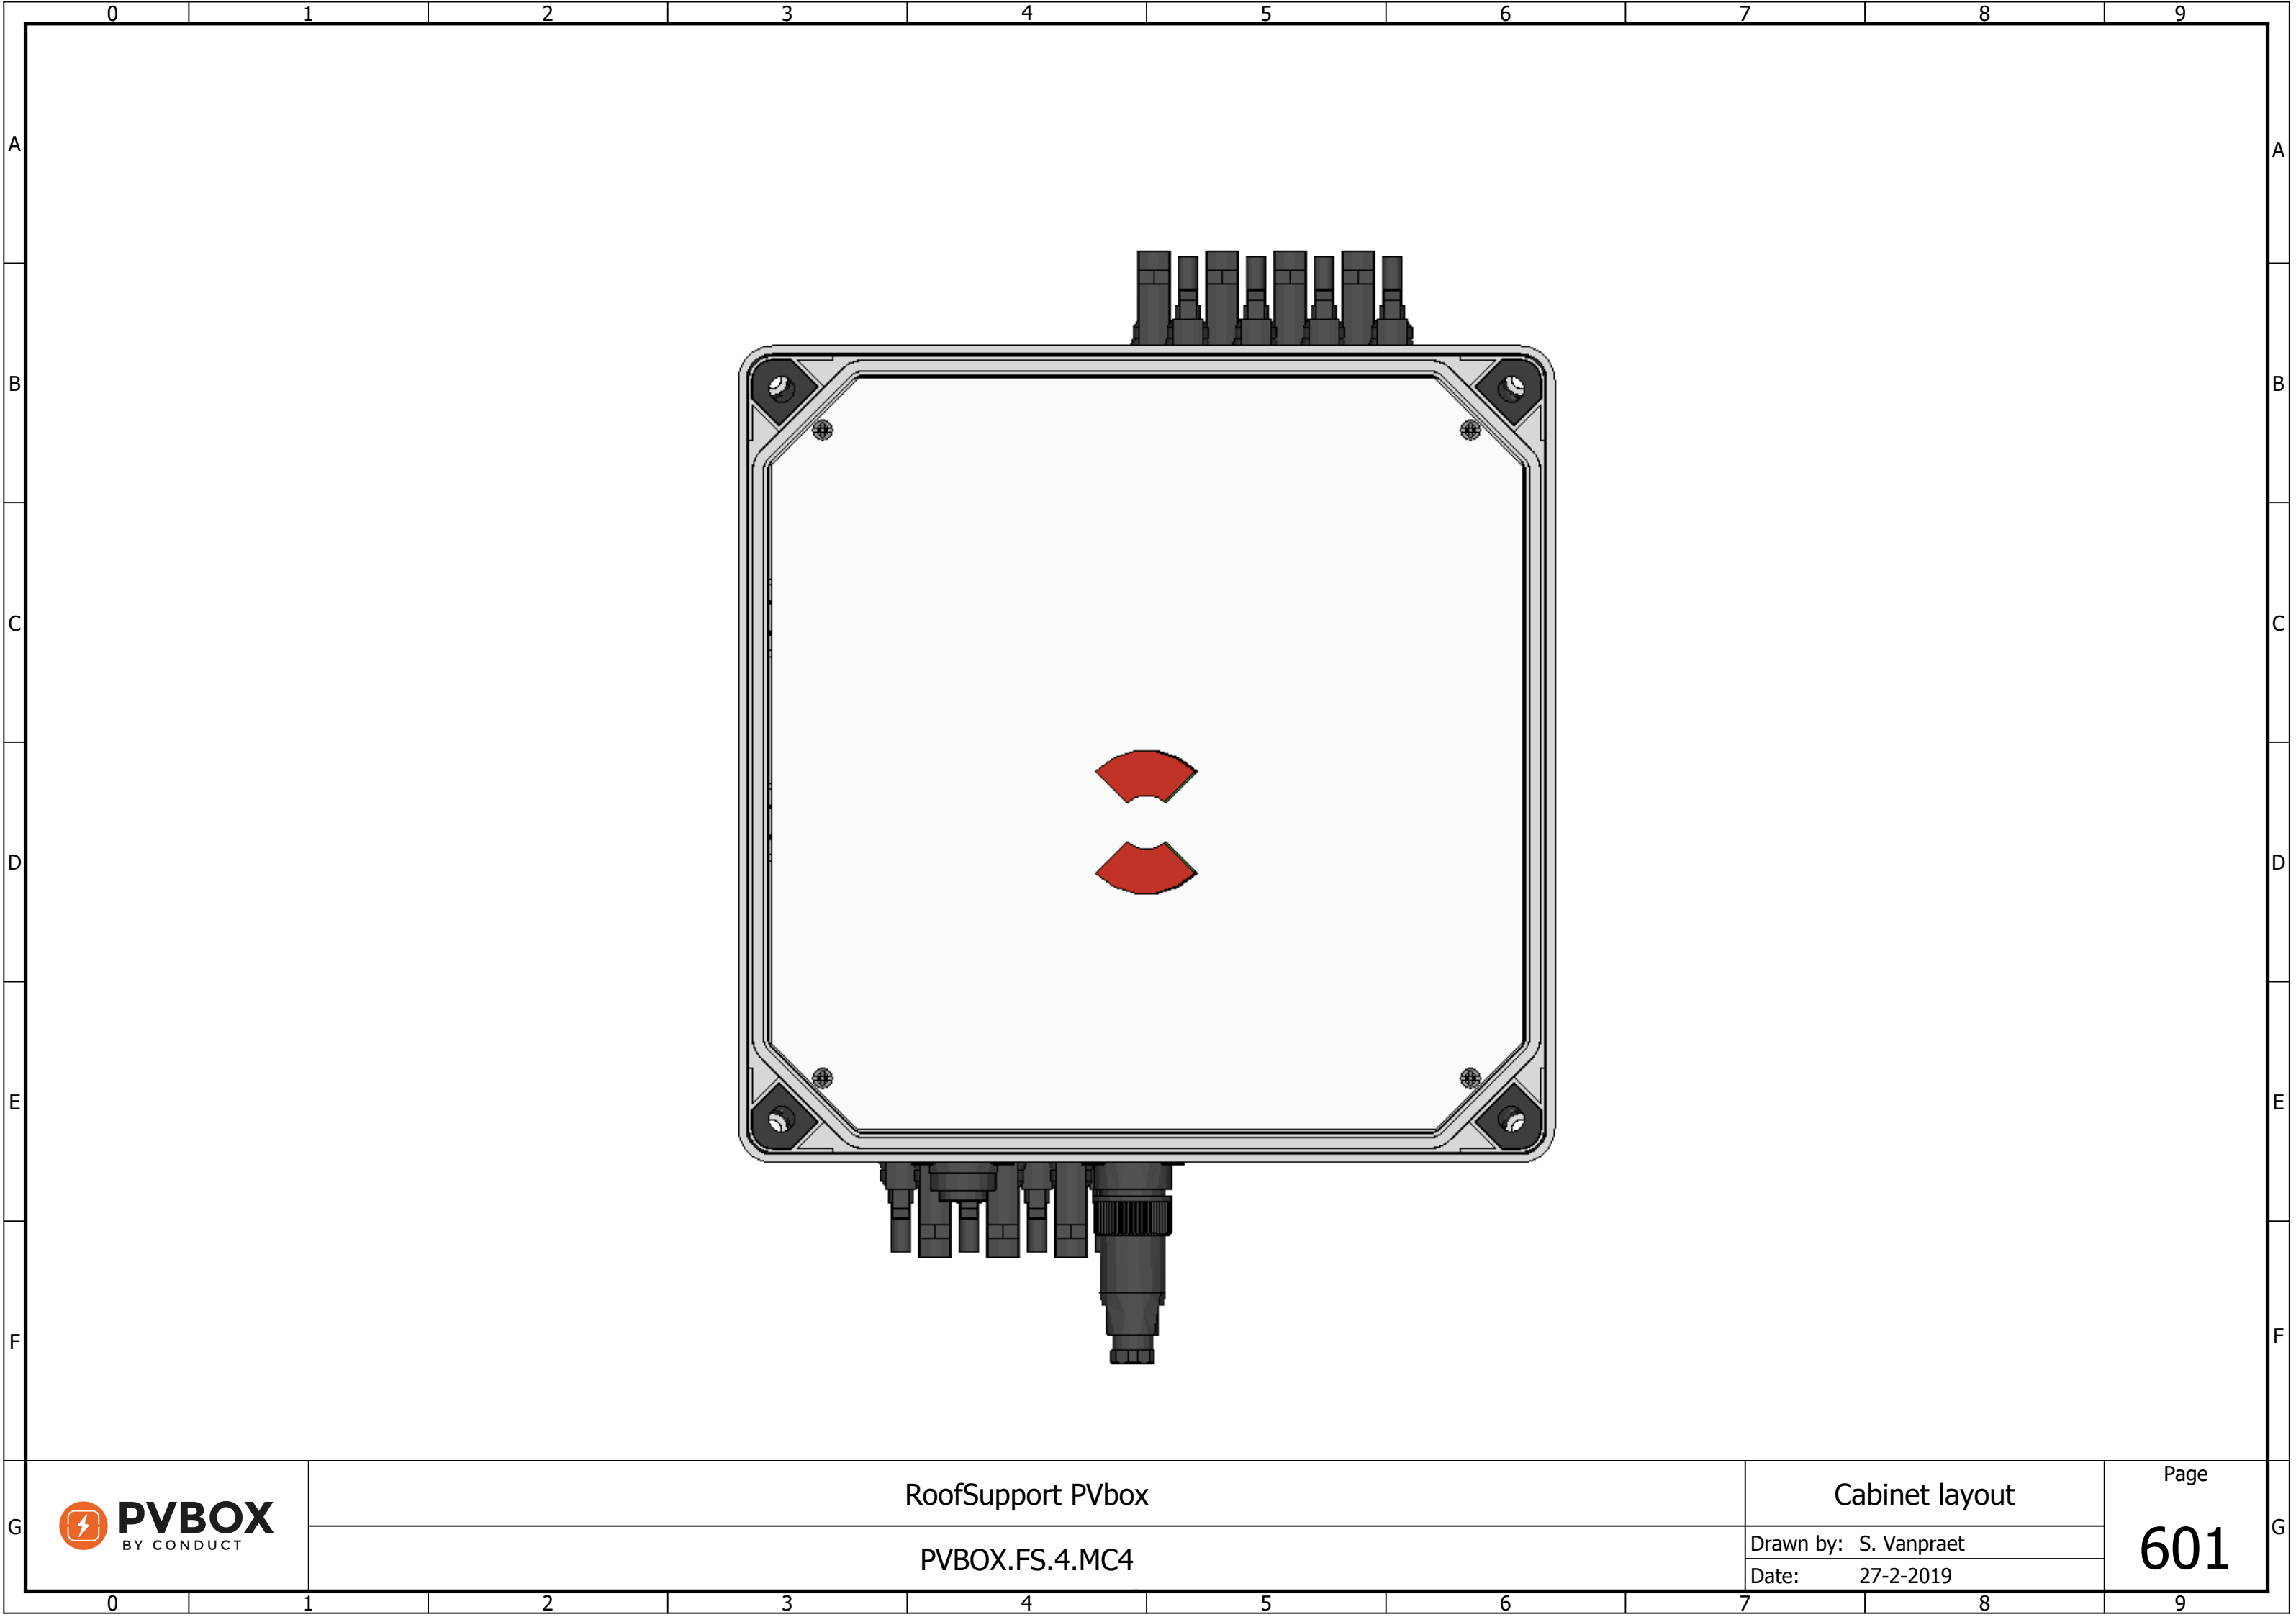

RoofSupport PVbox

PVBOX.FS.4.MC4

Cabinet layout

Drawn by: S. Vanpraet

Date: 27-2-2019

Page

601

PRODUCT LIST

QUANTITY	DEVICE CODE	DESCRIPTION	TYPE	PART NUMBER	MANUFACTURER
1		Connector male 7P	09-4219-00-07	09-4219-00-07	Binder
1		Connector female 7P	09-4220-00-07	09-4220-00-07	Binder
1		Connector male 7P	99-4217-00-07	99-4217-00-07	Binder
4		Jumper bar 3 connections	ZQI 6/3 YE	3764.8	Conta-Clip
4		End bracket	ZES 35/2	3811.2	Conta-Clip
6		Feed-through terminal block	ZRK6/2A rood	3581.9	Conta-Clip
4		End plate	ZAP6/2A beige	3760.2	Conta-Clip
6		Feed-through terminal block	ZRK6/2A Beige	3581.2	Conta-Clip
1		Sticker PVbox	Sticker	Sticker	GTV
1		Sticker "Let op: gevaarlijke DC spanning"	Sticker	Sticker	GTV
8		Female connector solar MC4	PV-ADSP4-S2/6	32.0079P0001	Multicontact
8		Male connector solar MC4	PV-ADBP4-S2/6	32.0078P0001	Multicontact
2		Rail adapters	USA 10	1201578	Phoenix Contact
0,508 m		DIN rail perforated	0801733	0801733	Phoenix Contact
1		Cabinet 300x300x226mm	GEOS-L 3030-22-to	70173301	Spelsberg
4		Bevestigingsogen	GEOS ABL-10	72002001	Spelsberg
4		Montagehouder	GEOS MH-22	72002301	Spelsberg

CNC: PVBOX.FS.4.MC4
Pos.:

RoofSupport PVbox

PVBOX.FS.4.MC4

Product list

Drawn by: S. Vanpraet

Date: 27-2-2019

Page

700